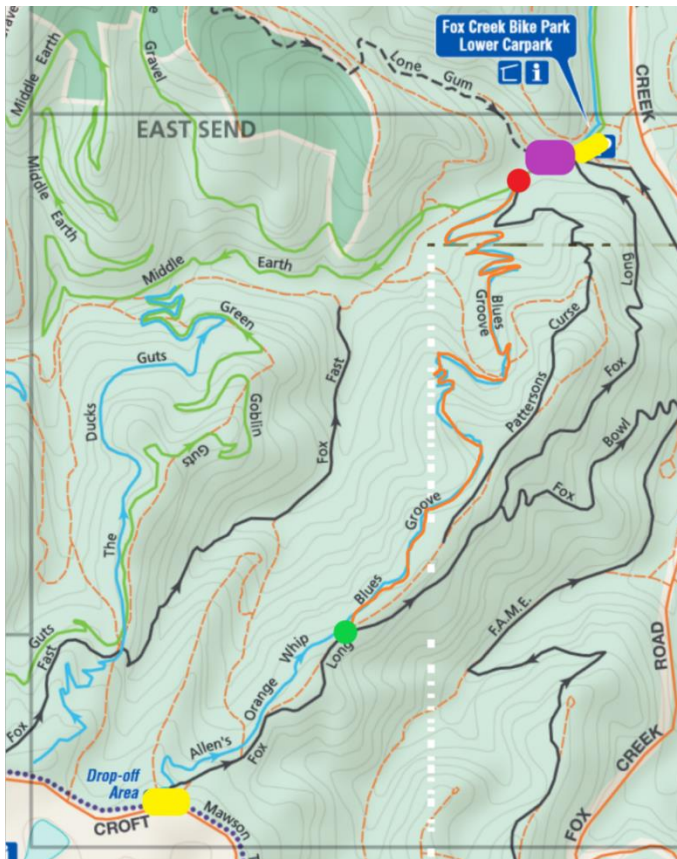

Fox Creek Downhill Course Map

- Green** Start point
- Red** End point
- Purple** Event village
- Yellow** Shuttle pick up and drop off points